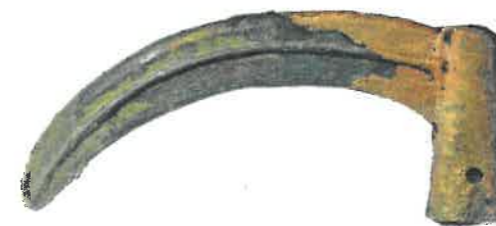

500-50 BCE
Middle to Late Iron Age

First Firstly the knives were a flint stone on a handle, then evolved to a curved blade with a thin handle.

Arrowheads

Leaf-shaped arrowhead

4000 to 2000 BCE
Neolithic to Early Bronze Age

Socketed spearhead

1800-1200 BCE
Middle Bronze Age

Spearhead

200-50 BCE
Late Iron Age

At first arrowheads/spearheads were rounded and had no handle. More recently they had a thin handle and pointed blade.

Swords

Sword

1200-800 BCE
Late Bronze Age

Sword

300-200 BCE
Middle Iron Age

Swords changed by the handles became more detailed and better carvings.

Sickles

Sickle

1200-800 BCE
Late Bronze Age

Sickle and plough tip

200 BCE - 50 CE
Late Iron Age

Sickles did not change much over the years, really their handle just got thinner and longer.

Misc.

Chopper

2.6-1.8 million years ago
Lower Palaeolithic