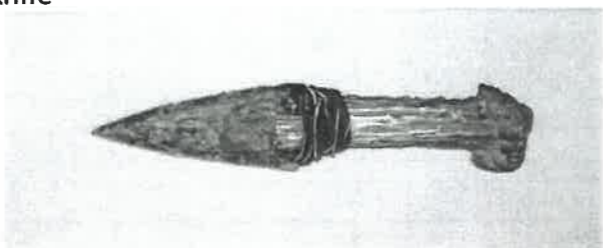

Knives

Blade

40,000 to 10,000 years ago (8,000 BCE)
Upper Palaeolithic to Mesolithic

Knife

2500 to 1500 BCE
Early Bronze Age

Knife

2300-1800 BCE
Early Bronze Age

Knife

500-50 BCE
Middle to Late Iron Age

First Firstly the knives were a flint stone on a handle, then evolved to a curved blade with a thin handle.

Arrowheads

Leaf-shaped arrowhead

4000 to 2000 BCE
Neolithic to Early Bronze Age

Socketed spearhead

1800-1200 BCE
Middle Bronze Age

Spearhead

200-50 BCE
Late Iron Age

At first arrowheads/spearheads were rounded and had no handle. More recently they had a thin handle and pointed blade.